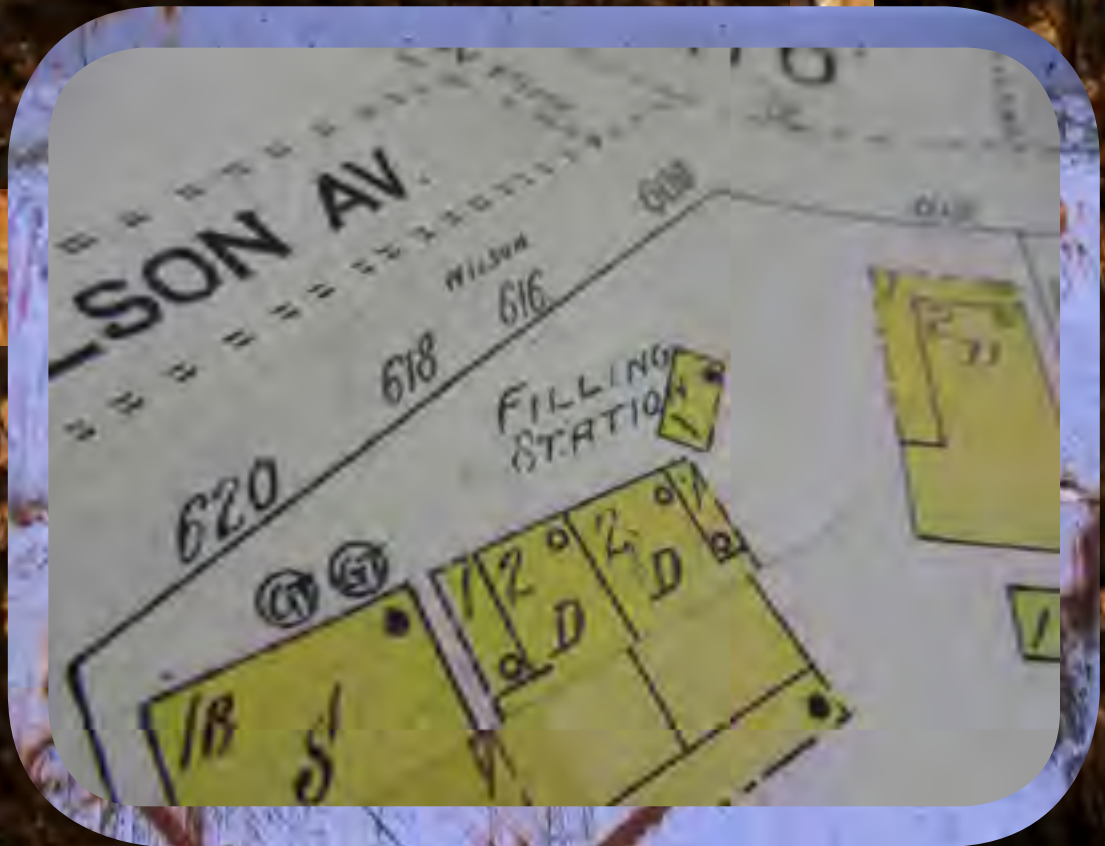

**Commercial
Structure**

Status Unknown

Source: Sanborn