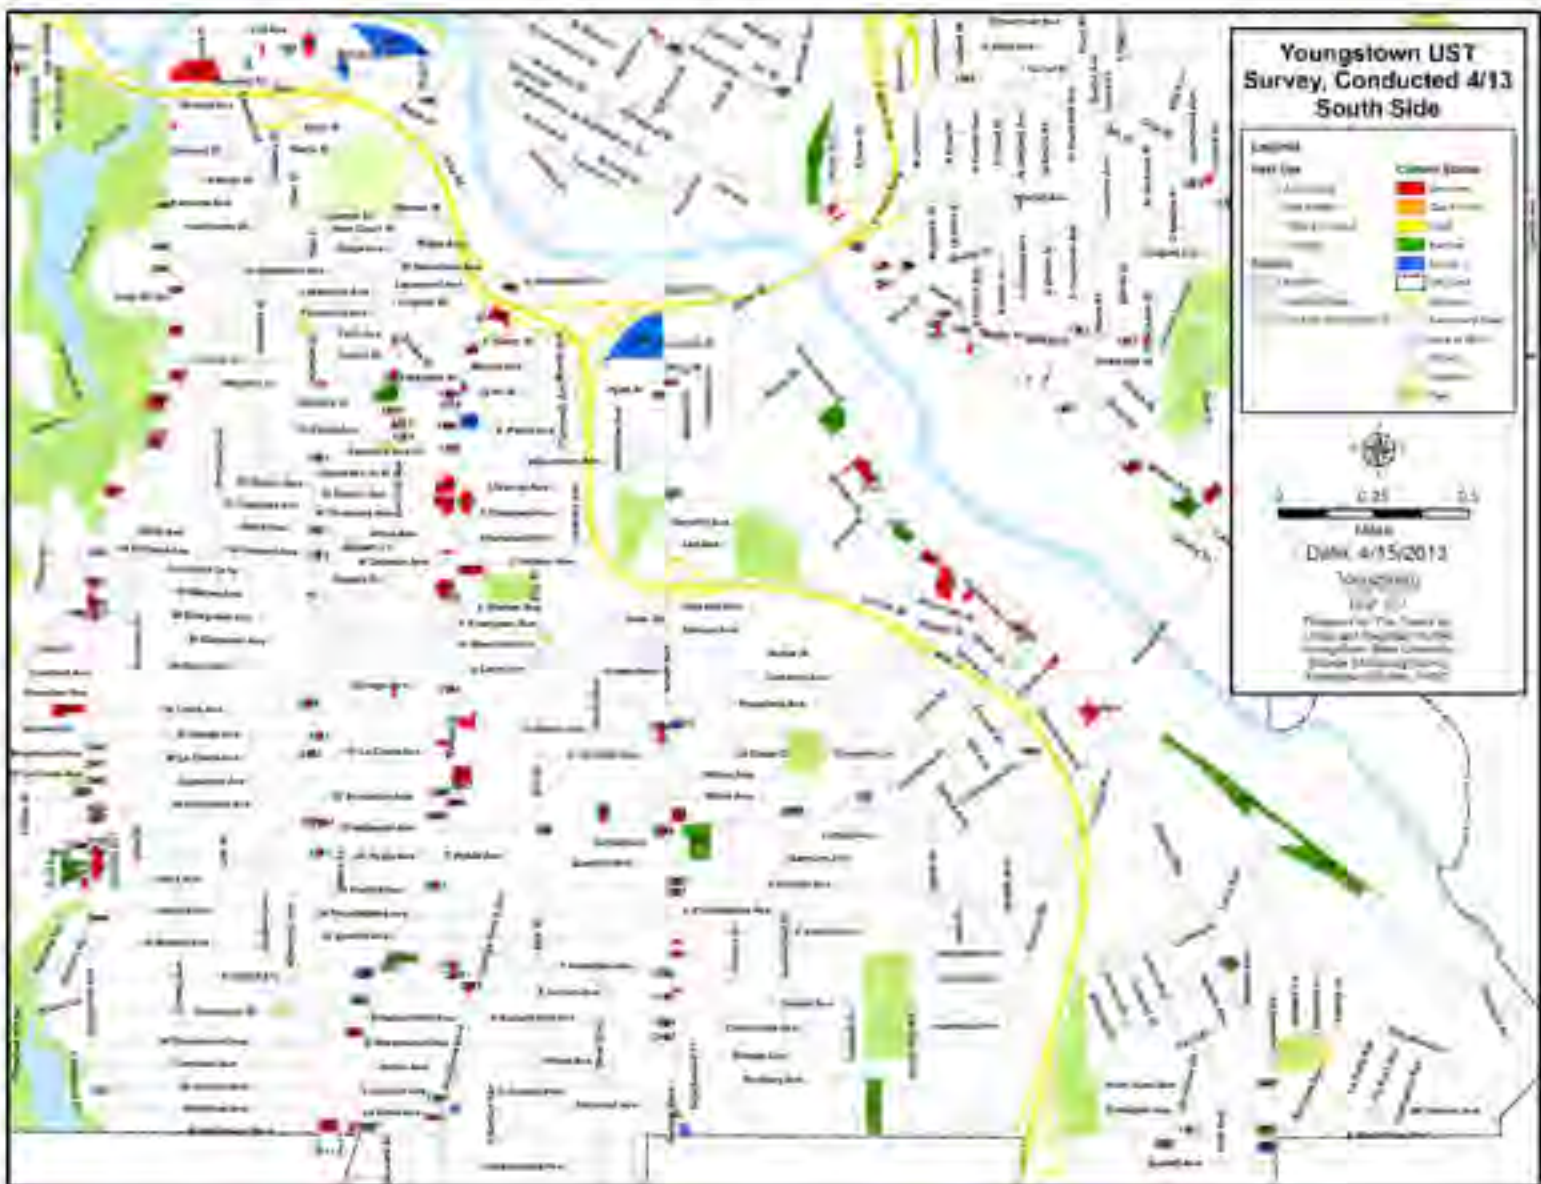

Source: Sanborn

3827 MARKET

Former Gas Station

Vacant Lot

Inactive

Source: Sanborn + BUSTR

GLENWOOD/ CANFIELD UNDERGROUND STORAGE TANKS

299 GLENWOOD