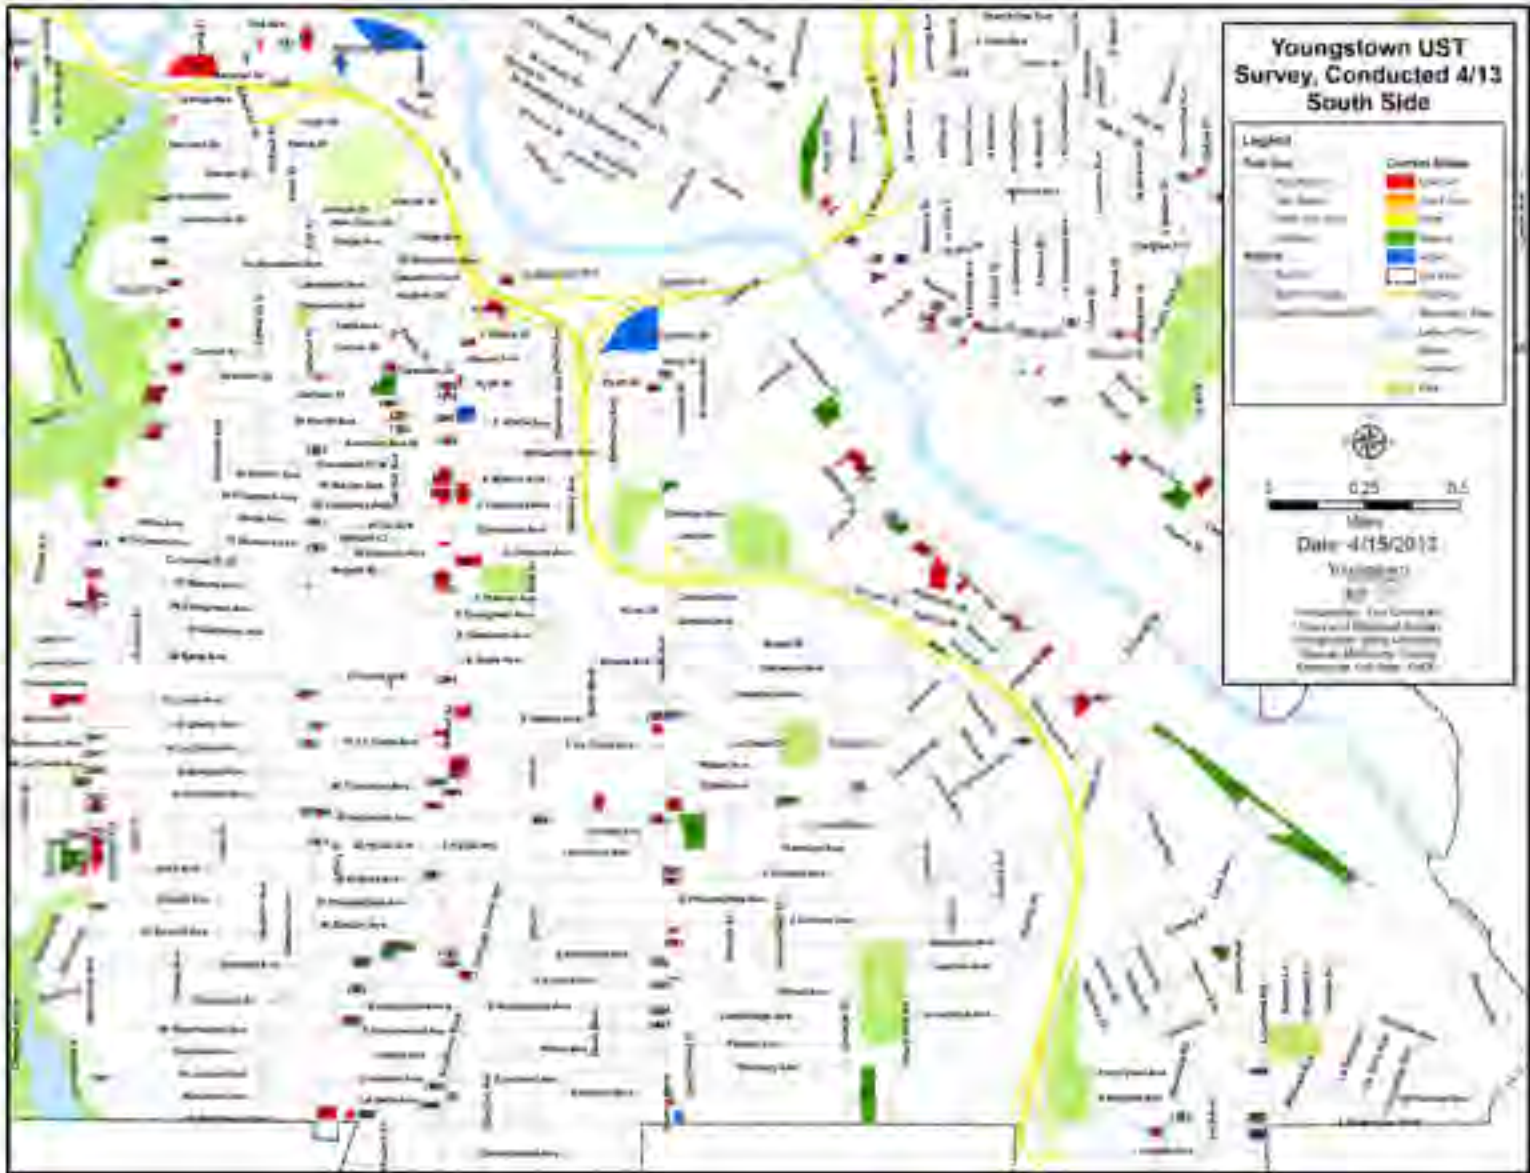

MARKET STREET UNDERGROUND STORAGE TANKS