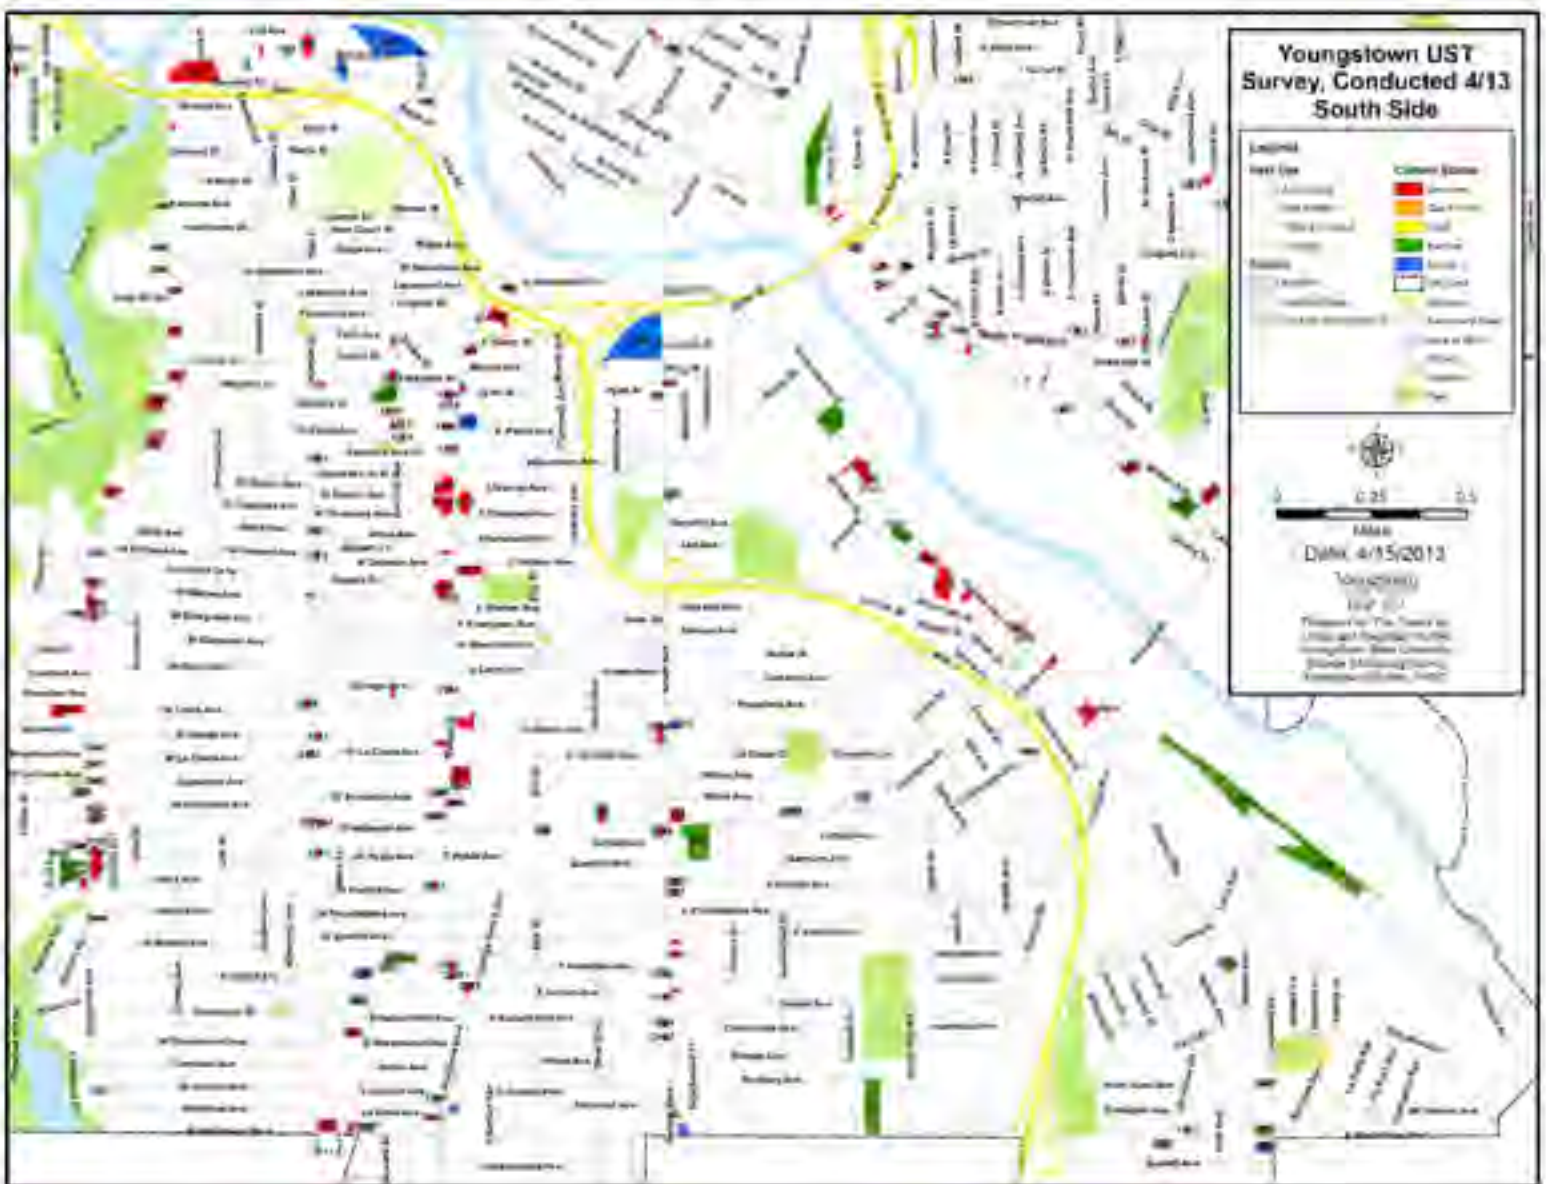

POLAND AVENUE UNDERGROUND STORAGE TANKS