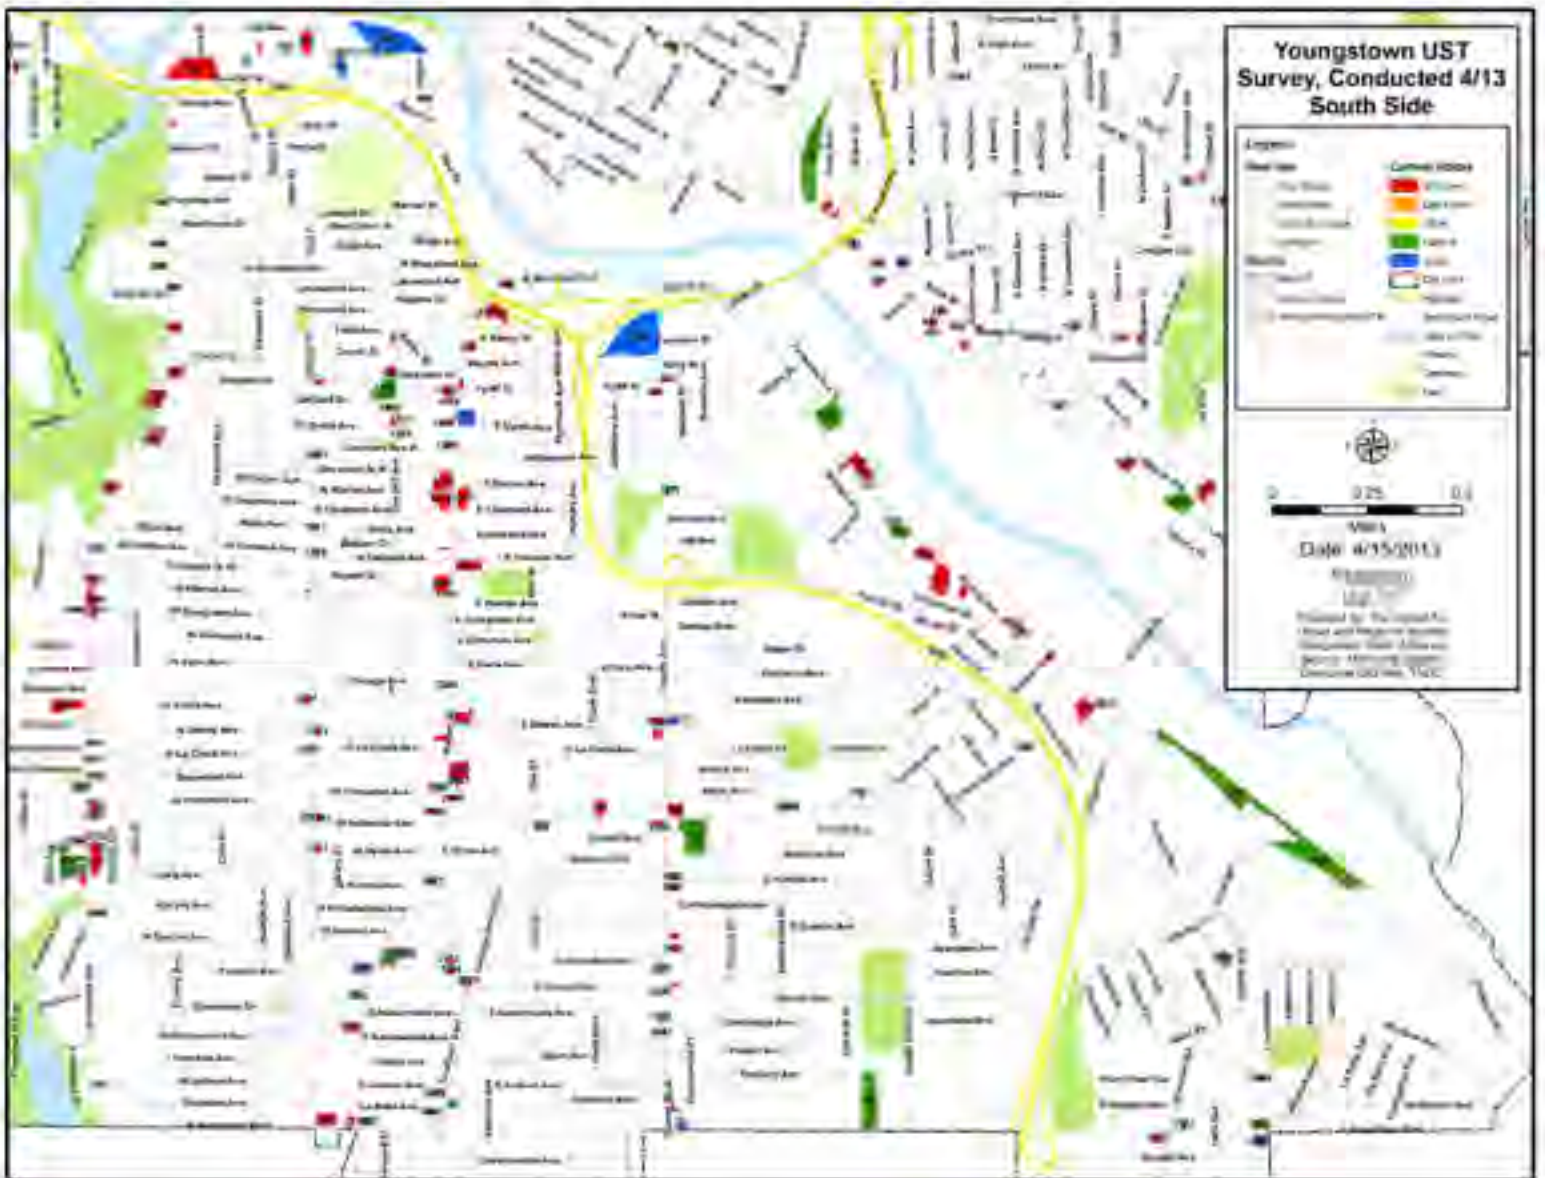

SOUTH AVENUE UNDERGROUND STORAGE TANKS