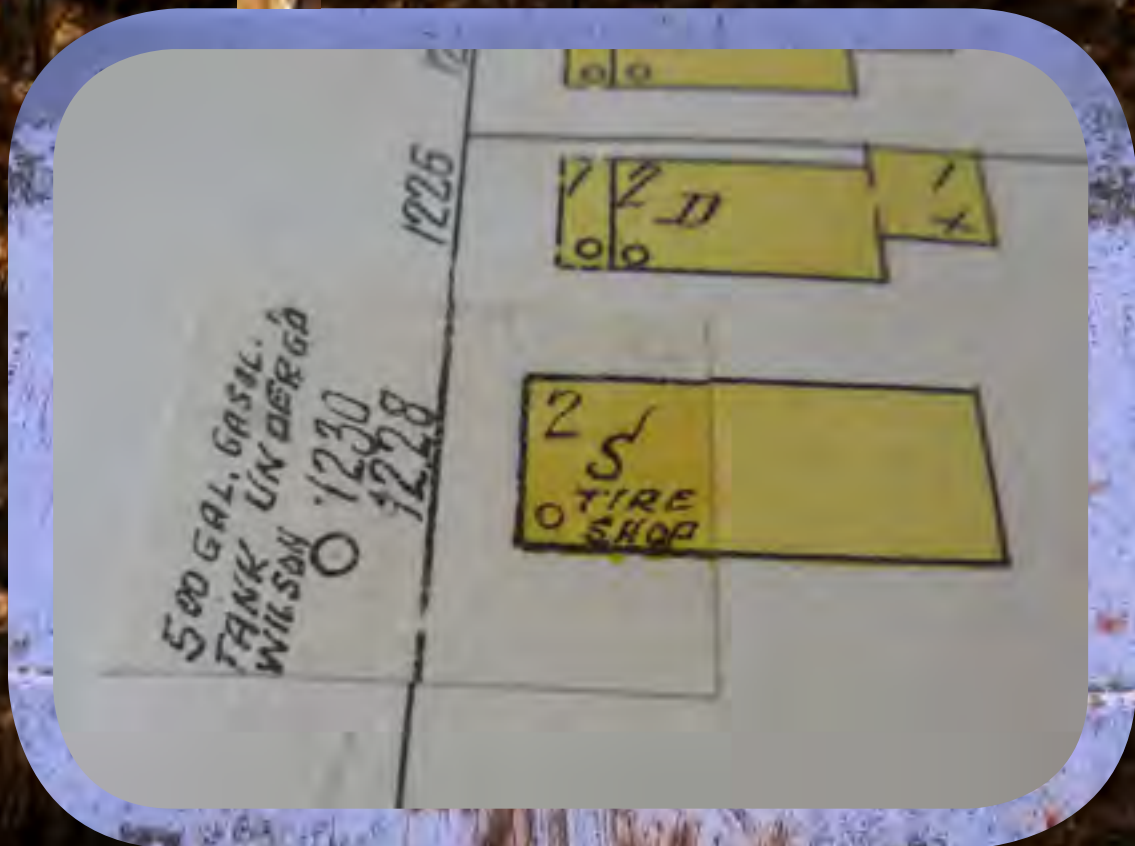

Former Gas Station

Vacant Lot

Status Unknown

Source: Sanborn

1301 WILSON

TODAY WE'RE
CLOSED

Former Gas Station

**Vacant
Structure**